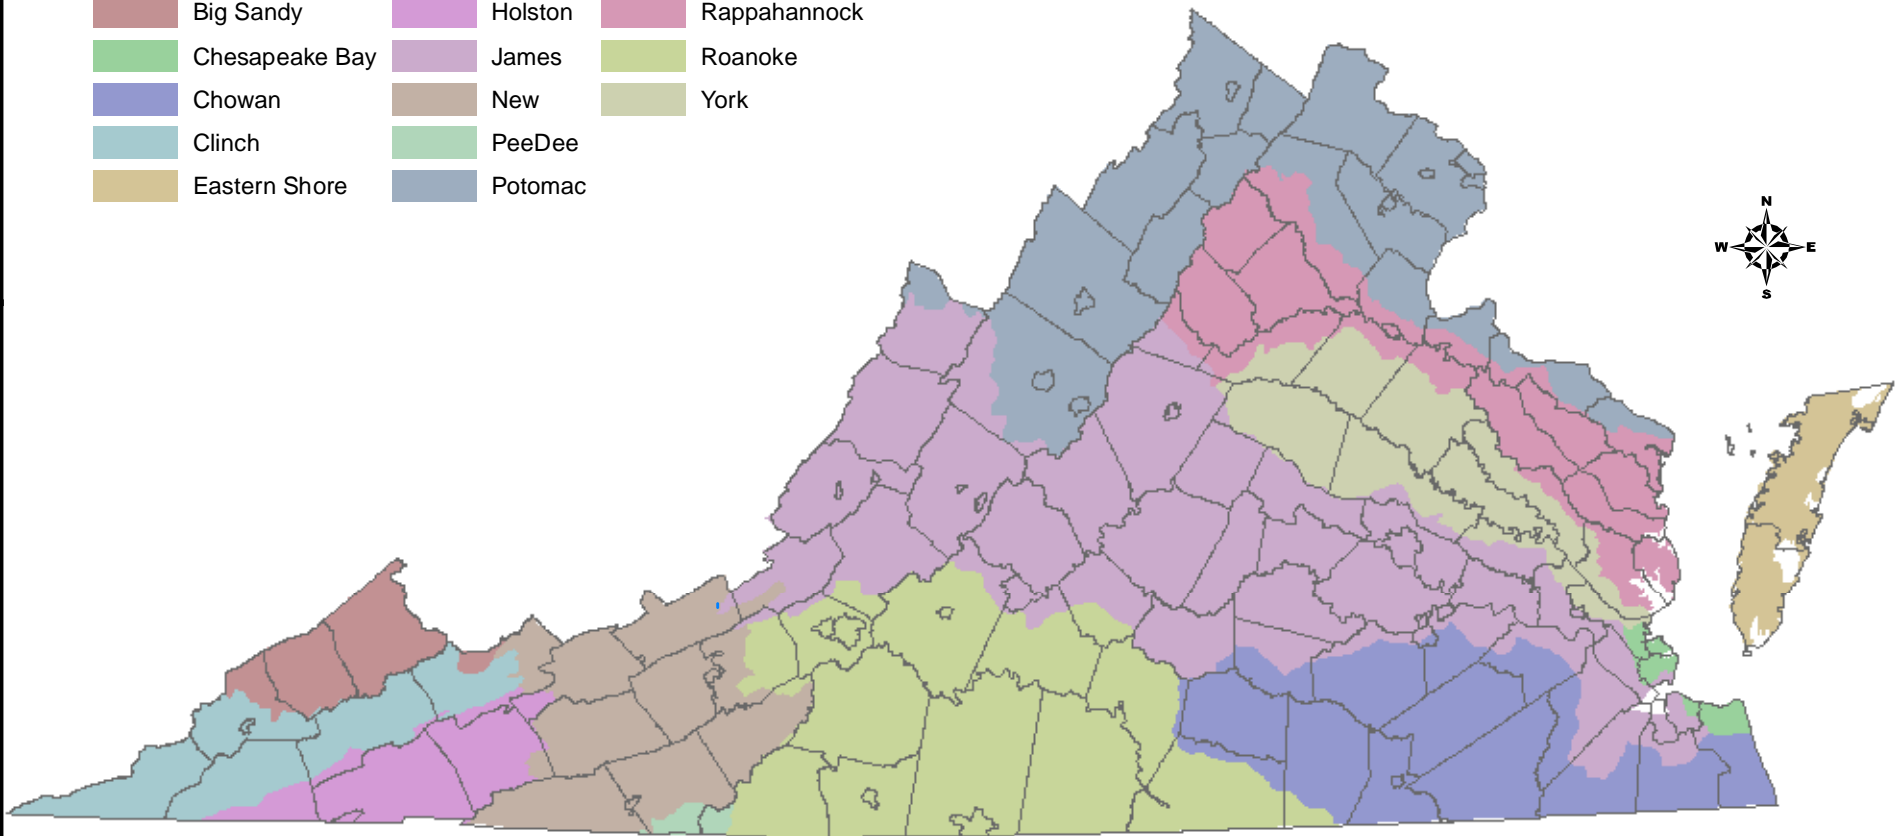

Virginia's Watersheds

Drainage

 Big Sandy	 Holston	 Rappahannock
 Chesapeake Bay	 James	 Roanoke
 Chowan	 New	 York
 Clinch	 PeeDee	
 Eastern Shore	 Potomac	

0 25 50 75 100 Miles