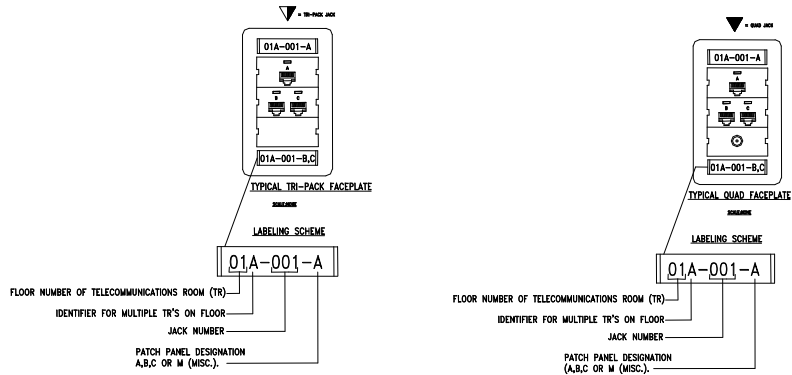

Station Outlets (Refer to Division 27)