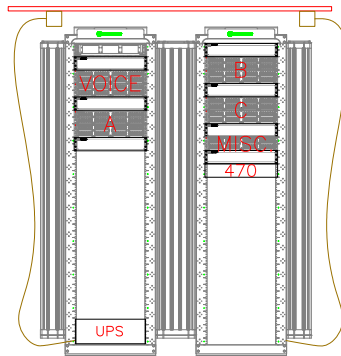

Typical Two-Rack Equipment Rack/Enclosure (Refer to Division 27)